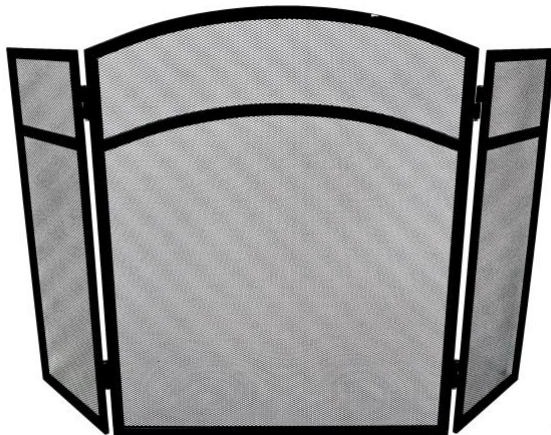

TBW FG-009 =
3 Fold Fire Guard (Border Arched)
Size: H 24" x W 38"