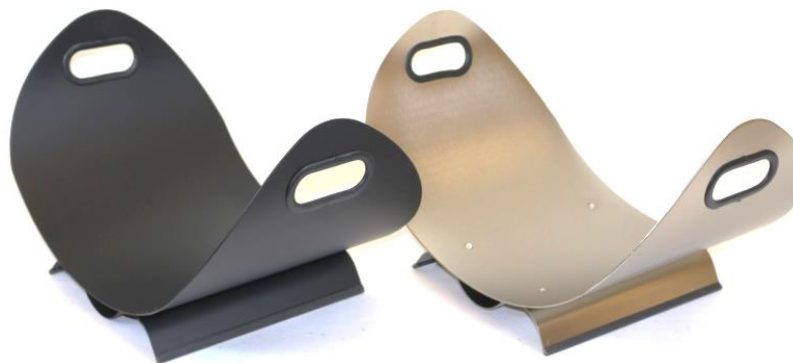

TBW LH-102 - [REDACTED]
S-3 Metal Log Containers (Oval) – Black
Lge: L50xW35xH32; Med: L47xW32xH31; Sml: L45xW30xH30cms

The Brass World

TBW L-003 - [REDACTED]
Log Holder – Black
L20”x D12”x W12”

TBW L-002 - [REDACTED]
Log Holder – Brush Steel
L20”x D12”x W12”